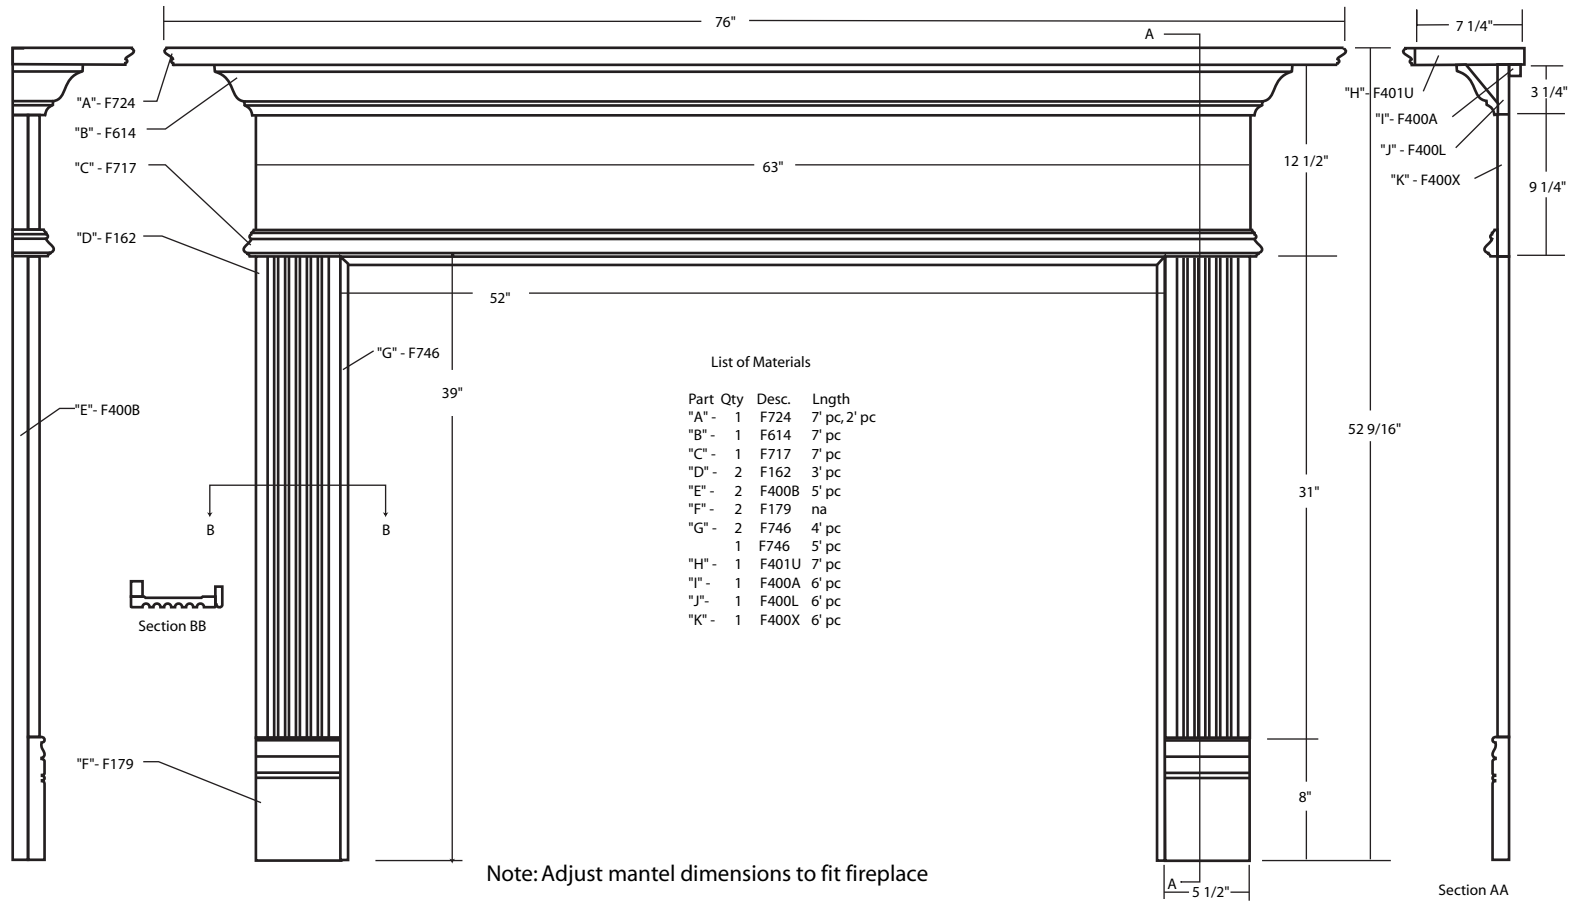

the ASHFORD - F1230

List of Materials

Part	Qty	Desc.	Lngh
"A"	1	F724	7' pc, 2' pc
"B"	1	F614	7' pc
"C"	1	F717	7' pc
"D"	2	F162	3' pc
"E"	2	F400B	5' pc
"F"	2	F179	na
"G"	2	F746	4' pc
	1	F746	5' pc
"H"	1	F401U	7' pc
"I"	1	F400A	6' pc
"J"	1	F400L	6' pc
"K"	1	F400X	6' pc

Note: Adjust mantel dimensions to fit fireplace